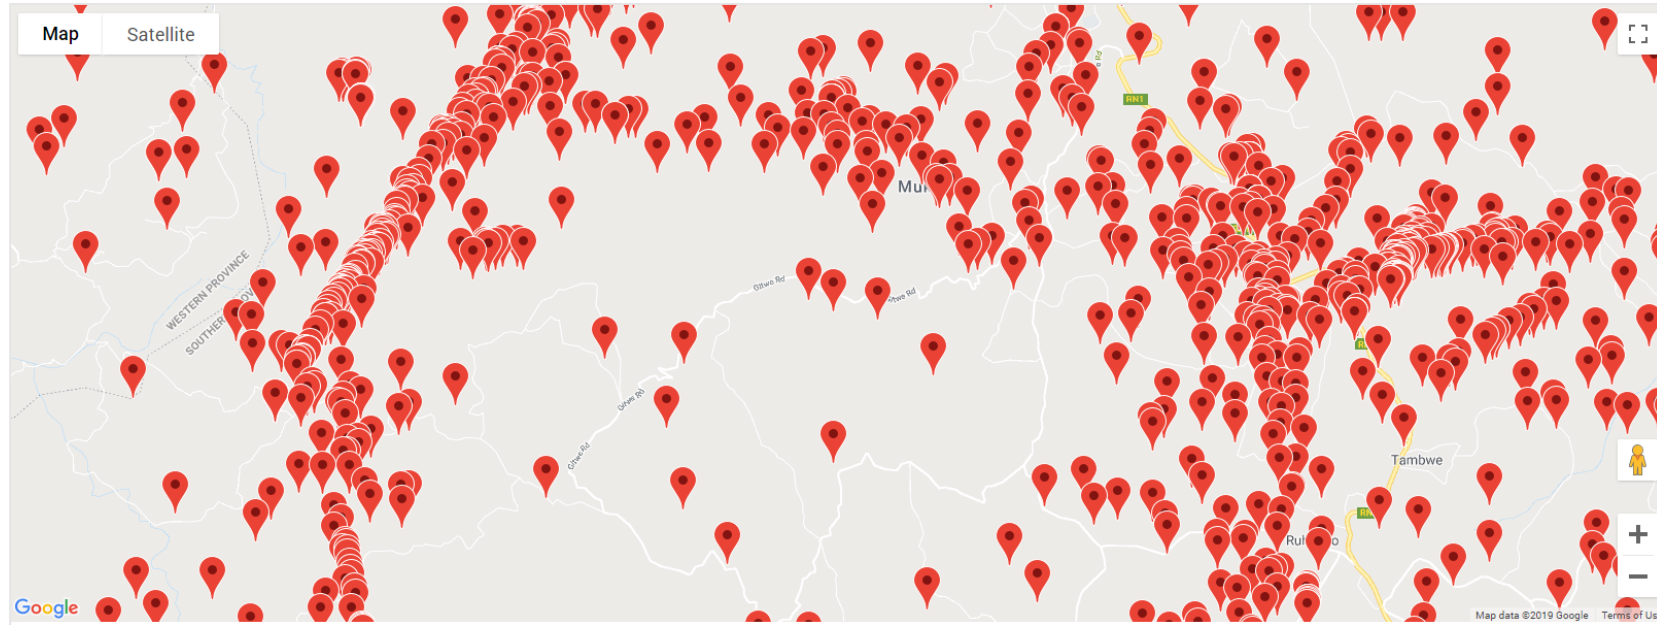

Data Powered Rural Electrification

Mansoor Hamayun
CEO & Co-Founder

Global product tracking

BBOXX coverage across Africa

BBOXX coverage in Rwanda

Individual product tracking

Activity Management

Staff activity for sales, installations or repossessions

Pulse Activities Management

Repossessions

Filter by:

Repossession ID (full) Customer Name Customer ID Status **Select status...** Date repossessed

Filter **Clear all**

Repossession ID	Customer Name	Customer ID	Status	Date Repossessed
24838	KAYUMBA THEONESTE	RWANDAGICUMBI1590	Repossessed	10 Feb 2018
24835	MBUNDA	RWANDAGICUMBI1020	Repossessed	11 Feb 2018
24834	NDAMBIRA MARCEL	RWANDANYAMATA3211	Not Repossessed	9 Jan 2018
24831	MITSI ANDRE	RWANDAMAHOKE1595	Repossessed	10 Feb 2018
24830	IZABAYO MUAMINI	RWANDAMAHOKE2437	Repossessed	10 Feb 2018
24829	IYAKAREMYE THEODOMIR	RWANDASAKE599	Not Repossessed	10 Feb 2018
24828	HATEGKIMANA AMOS	RWANDANGOMA1221	Not Repossessed	10 Feb 2018
24827	mbonyimana fideri	RWANDASAKE1014	Not Repossessed	10 Feb 2018
24826	NZAMWITAKUZE VIOLETTE	RWANDASAKE395	Not Repossessed	10 Feb 2018
24825	NSEKANABO JEAN BOSCO	RWANDASAKE183	Not Repossessed	10 Feb 2018

< < 1 / 1542 > >

Customer usage

Average device usage over a day (July 2nd)