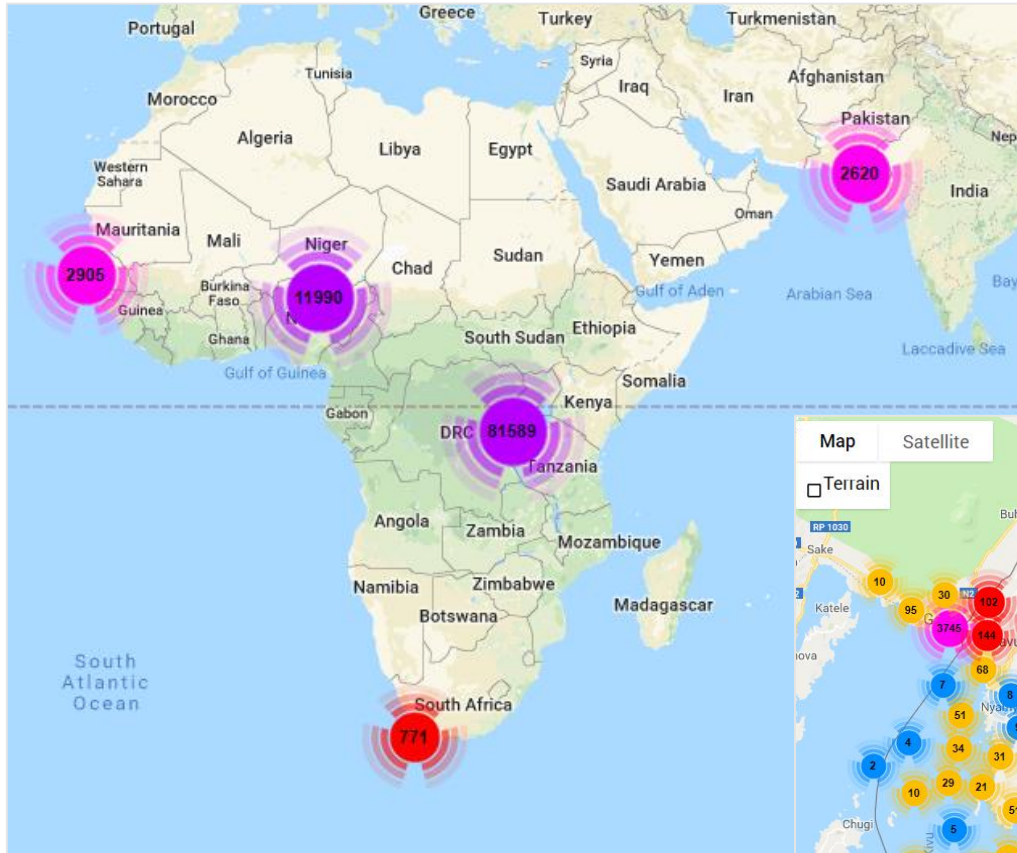

Data Powered Rural Electrification

Mansoor Hamayun
CEO & Co-Founder

Global product tracking

BBOXX coverage across Africa

BBOXX coverage in Rwanda

Individual product tracking

Activity Management

Staff activity for sales, installations or repossessions