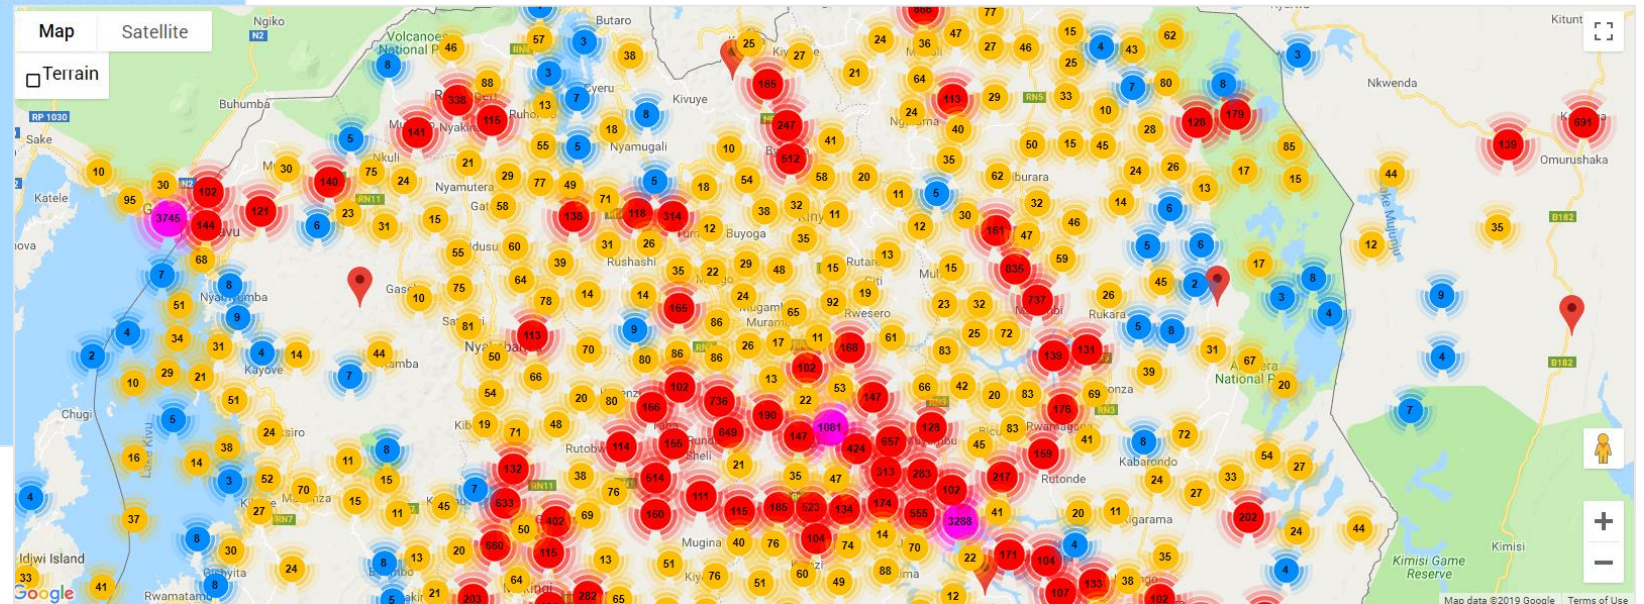

Data Powered Rural Electrification

Mansoor Hamayun
CEO & Co-Founder

Global product tracking

BBOXX coverage across Africa

BBOXX coverage in Rwanda

Individual product tracking

Activity Management

Staff activity for sales, installations or repossessions