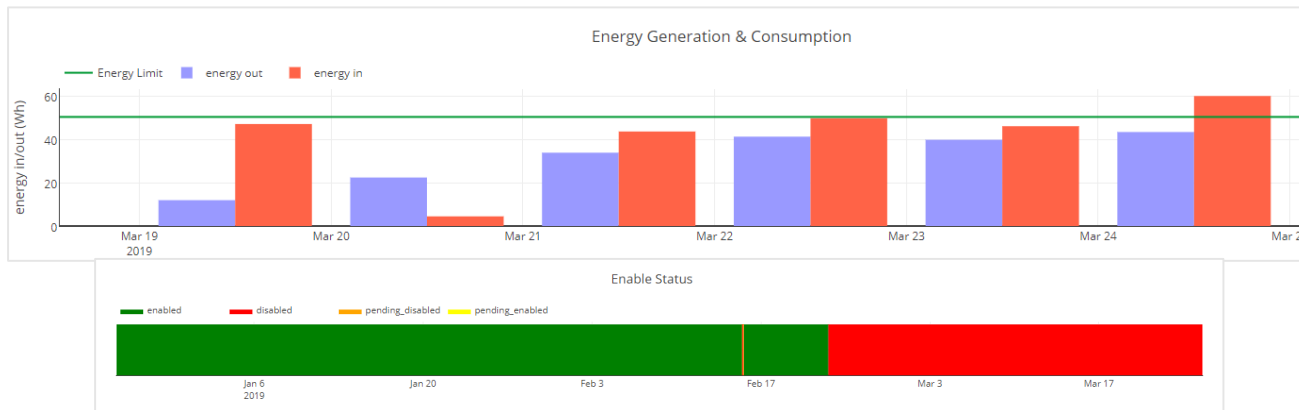

Data Powered Rural Electrification

Mansoor Hamayun
CEO & Co-Founder

Global product tracking

BBOXX coverage across Africa

BBOXX coverage in Rwanda

Individual product tracking

Activity Management

Staff activity for sales, installations or repossessions