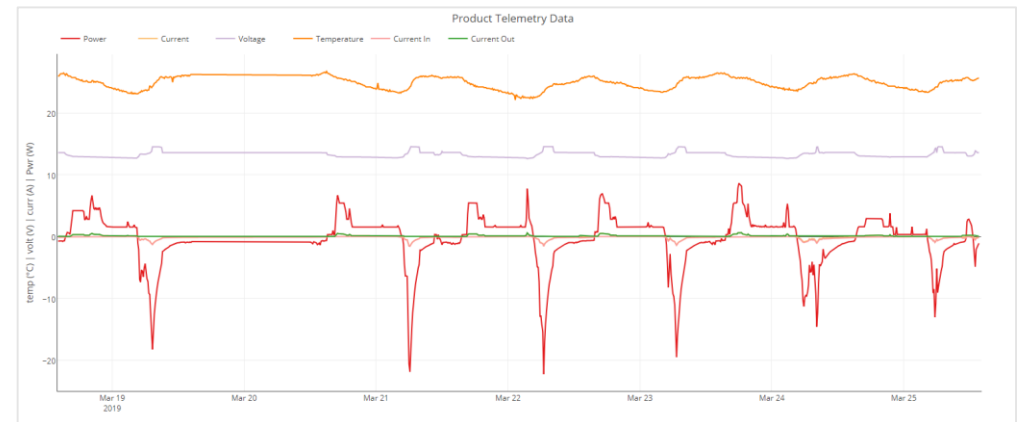

Individual product tracking